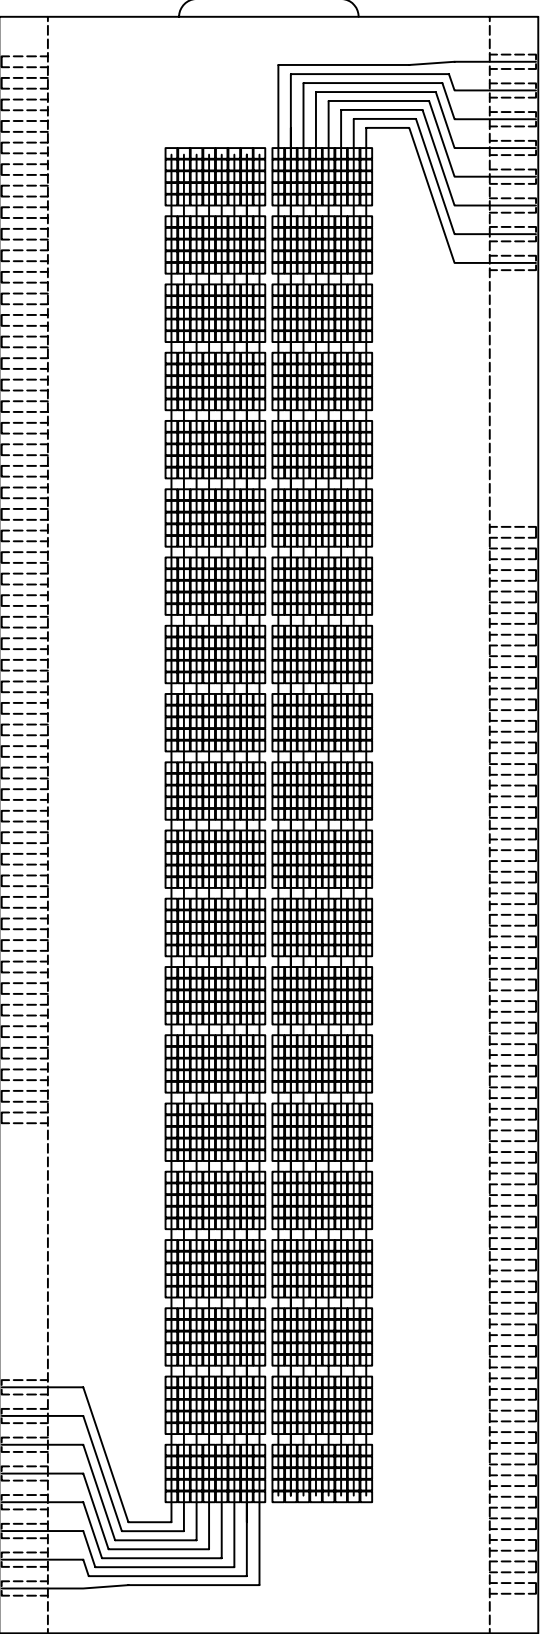

COMMON

SEGMENT

FUTURE S&T(SHEN ZHEN)CO.,LTD
TEL: +86-755-29675886, FAX: +86-755-29675495

DESIGNED BY:

Mary

Y00004-11

VERSION: 1.0

NO. 2 OF 2

CHECKED BY:

UNIT: MM

DATE: 2005-07-26