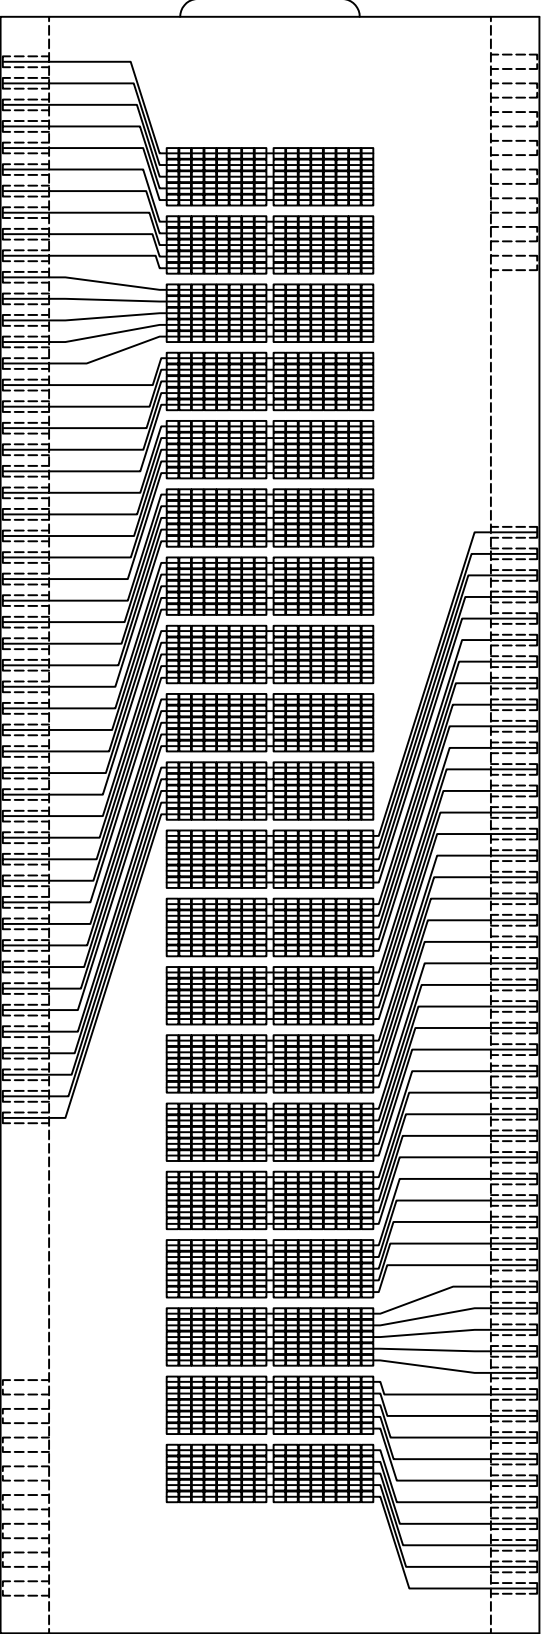

COMMON

SEGMENT

FUTURE S&T(SHEN ZHEN)CO.,LTD
TEL: +86-755-29675886, FAX: +86-755-29675495

DESIGNED BY:

Mary

Y00004-11

VERSION: 1.0

NO. 2 OF 2

CHECKED BY:

UNIT: MM

DATE: 2005-07-26